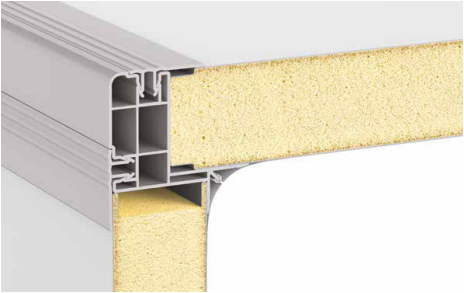

Recommended Finishes

Glasbord® with Surfaseal® for Walls and Ceilings

Hygienic Glasbord® with Surfaseal®

Wall panels by Crane Composites®

- Smooth / Embossed Finish
- 1.5mm / 1.9mm / 2.3mm Thick
- Fire Rating: Class C / Class B / Class A / FM Approval
- Available in 1.20m width to any length required, Can be made up to 2.4m Width.
- Color Match is available

Embossed White | 85

Smooth White | 85

Main Issue	How Glasbord® with Surfaseal® Provides a solution
high levels of damage including paint peel and dents	Glasbord® with Surfaseal® is extremely wearing and resistant to heavy cleaning. It is also completely waterproof and a pore free surface. It is also highly impact and scratch resistant.
Mold and Mildew growth leading to Odours and bacteria and loss of food safety	Glasbord® with Surfaseal® does not allow any mold or mildew growth and is ASTM tested.
Heavy staining on surfaces, water damage and rot	Glasbord® with Surfaseal® is extremely wearing and resistant to heavy cleaning.

Certifications

Education Classrooms

Hygienic Wall and Ceiling Solutions

Installation Options / Engineered Solutions

Glasbord® with Surfaseal® Self Adhesive peel and stick panels (Hygibreak®)

Glasbord® with Surfaseal® laminated on Rigid Board (Hygimat)

Glasbord® with Surfaseal® Sandwich Panels (Hygispan®)

Glasbord® with Surfaseal® Modular Panels (Hygicold)

Traditional Installation

Custom Made Hygienic Doors (Hygidoor)

Profiles and Accessories

- PVC profiles (division bars, inside corners, outside corners)
- Stainless Steel Profiles
- Safety Barriers
- Polyurathane seam sealant
- Heavy duty skirting
- Suspended Ceiling Grid