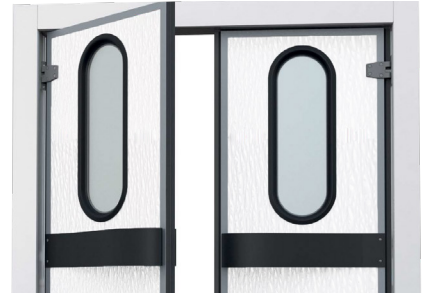

Recommended Finishes

Glasbord® with Surfaseal® for Walls and Ceilings

Hygienic Glasbord® with Surfaseal®

Wall panels by Crane Composites®

- Smooth / Embossed Finish
- 1.5mm / 1.9mm / 2.3mm Thick
- Fire Rating: Class C / Class B / Class A / FM Approval
- Available in 1.20m width to any length required, Can be made up to 2.4m Width.
- Color Match is available

Certifications

Education Classrooms

Hygienic Wall and Ceiling Solutions

Installation Options / Engineered Solutions

Glasbord® with Surfaseal® Self Adhesive peel and stick panels (Hygibreak®)

Glasbord® with Surfaseal® laminated on Rigid Board (Hygimat)

Glasbord® with Surfaseal® Sandwich Panels (Hygispan®)

Glasbord® with Surfaseal® Modular Panels (Hygicold)

Traditional Installation

Custom Made Hygienic Doors (Hygidoor)

Profiles and Accessories

- PVC profiles (division bars, inside corners, outside corners)
- Stainless Steel Profiles
- Safety Barriers
- Polyurathane seam sealant
- Heavy duty skirting
- Suspended Ceiling Grid